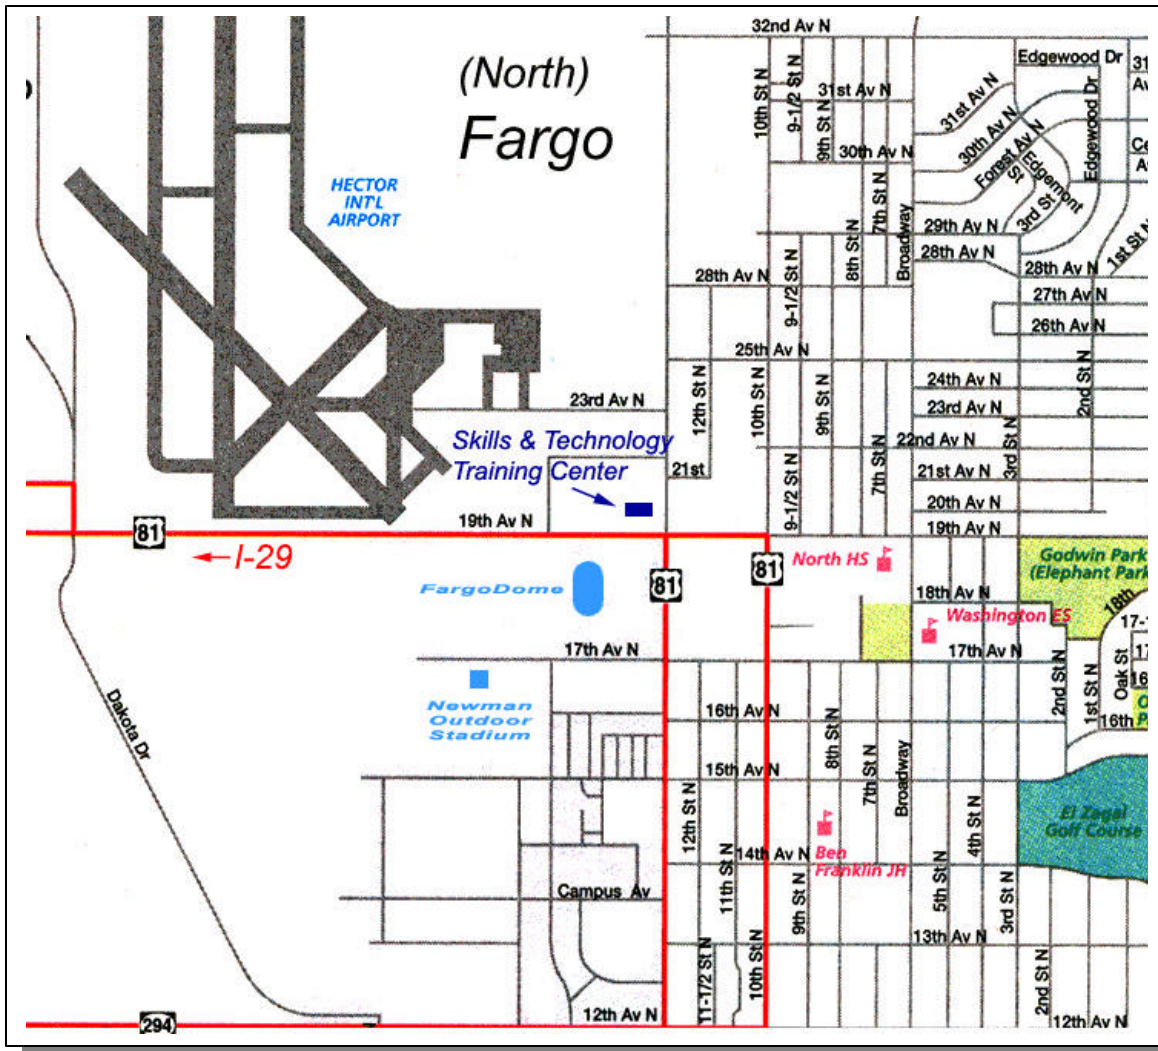

1305 19th Avenue North
 Fargo, ND 58102
 701-231-6900
www.trainfargo.com

Driving Directions

From the South

1. Take I-29 North
2. Exit 19th Avenue and Go East (Right)
3. Follow 19th Avenue (approximately 1-2 miles) and Turn Left into STTC Parking Lot (STTC Parking Lot is the entrance between Burger King and US Bank)

From the North

1. Take I-29 South
2. Exit 19th Avenue and Go East (Left)
3. Follow 19th Avenue (approximately 1-2 miles) and Turn Left into STTC Parking Lot